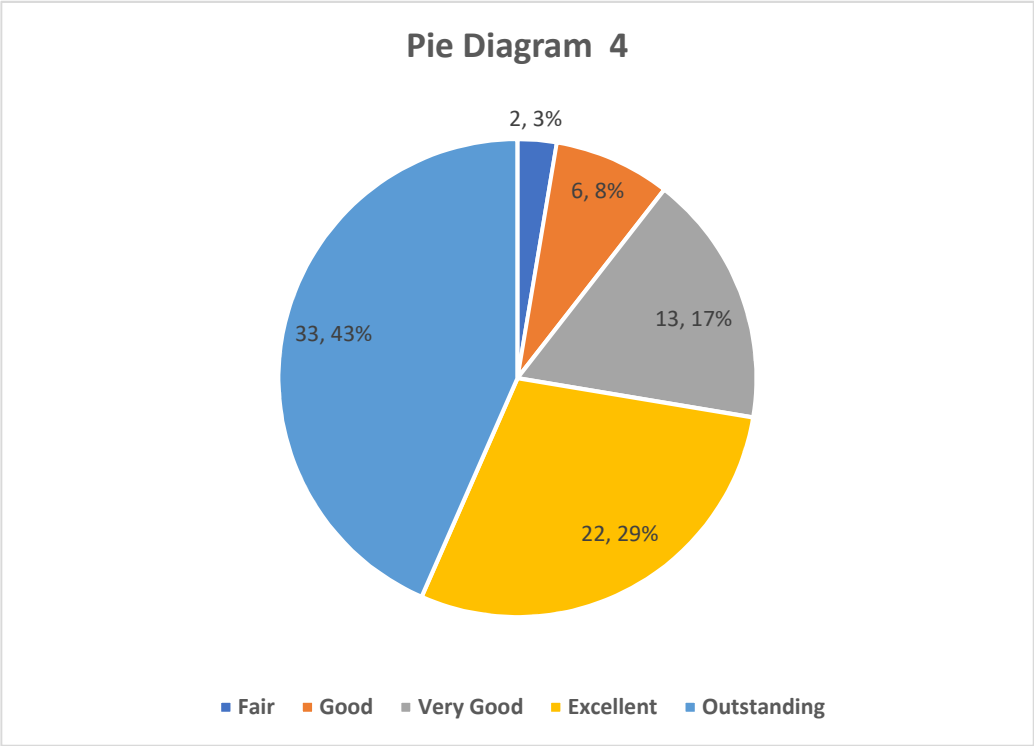

4 Opportunity for active participation

Sr. No	Description	Total	Percentage
	Column1	Column2	Column3
1	Fair	2	3%
2	Good	6	8%
3	Very Good	13	17%
4	Excellent	22	29%
5	Outstanding	33	43%
	Total:	76	100%