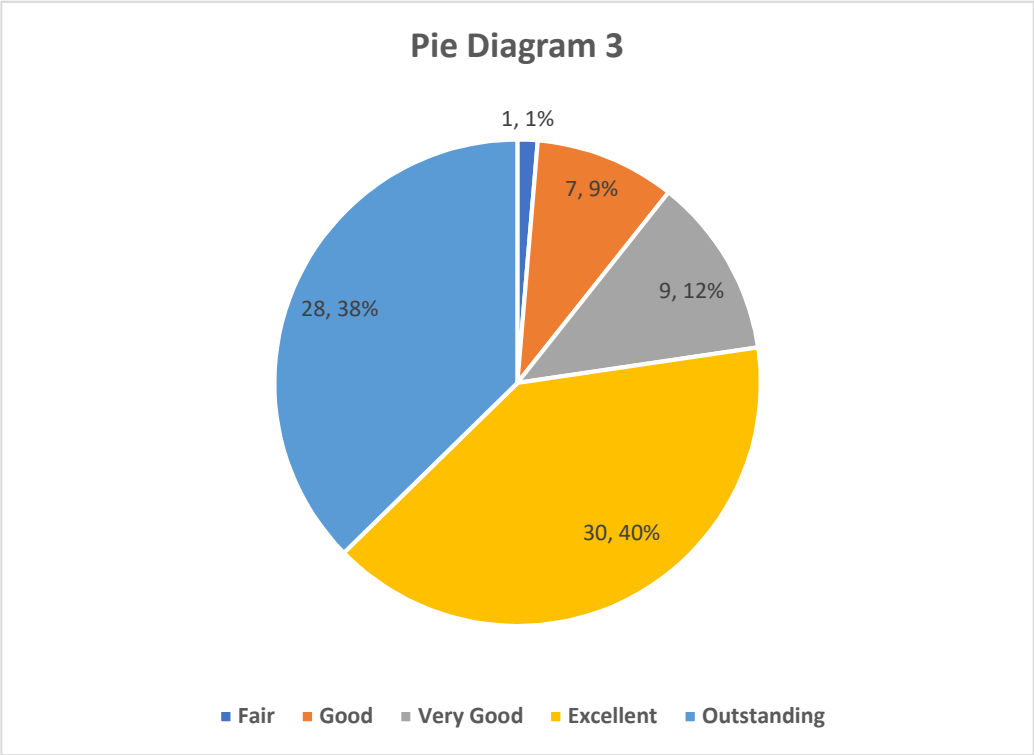

3 Stimulation for youe support

Sr. No	Description	Total	Percentage
	Column1	Column2	Column3
1	Fair	1	1%
2	Good	7	9%
3	Very Good	9	12%
4	Excellent	30	40%
5	Outstanding	28	38%
	Total:	75	100%