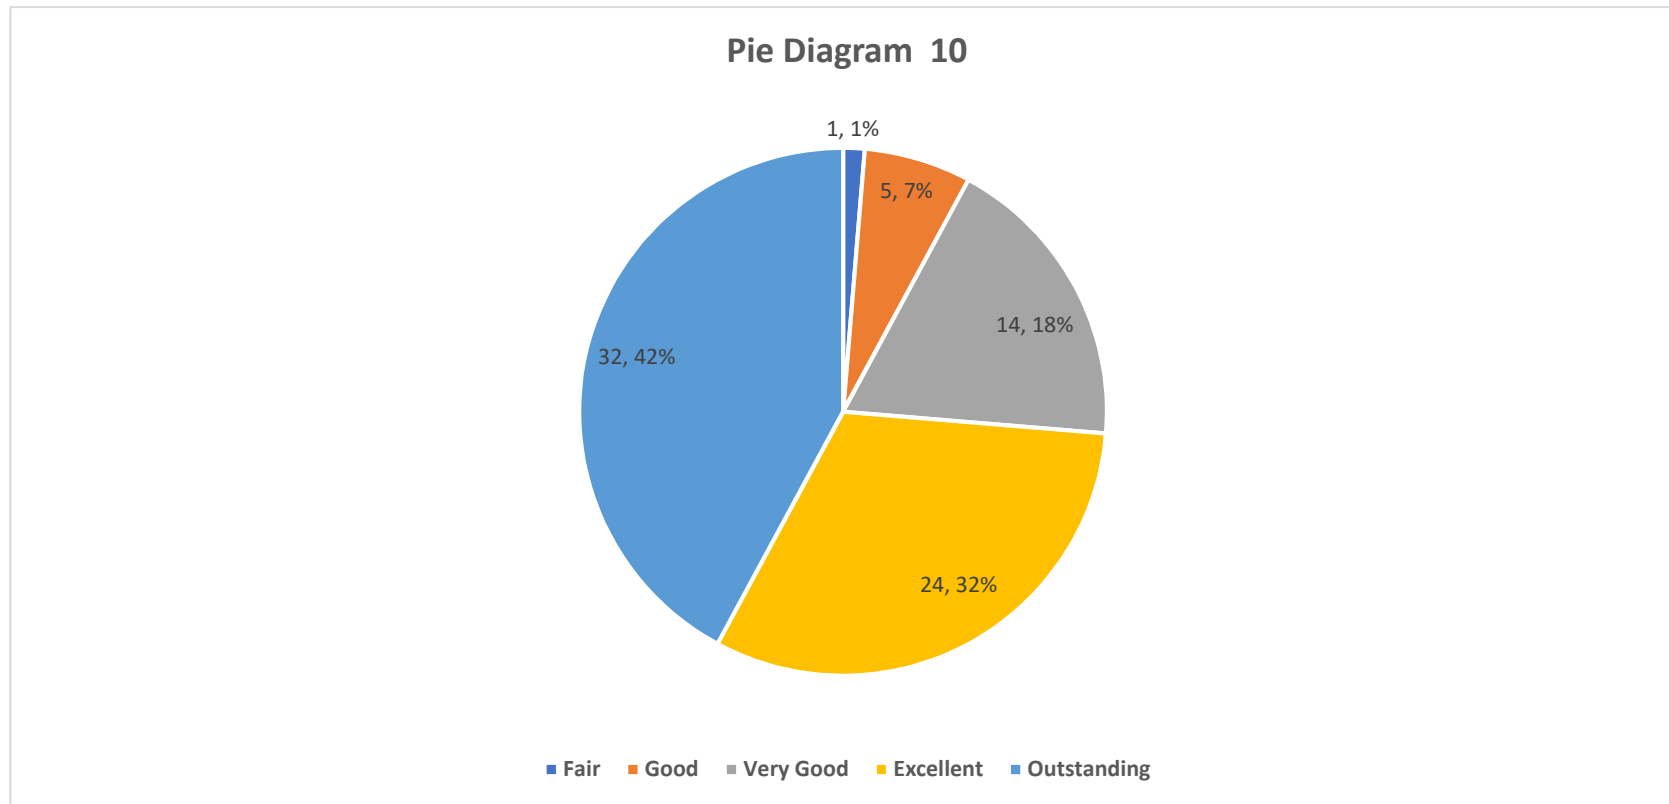

10 Implementation of suggestions made by you

Sr. No	Description	Total	Percentage
	Column1	Column2	%
1	Fair	1	1%
2	Good	5	7%
3	Very Good	14	18%
4	Excellent	24	32%
5	Outstanding	32	42%
Total:		76	100%