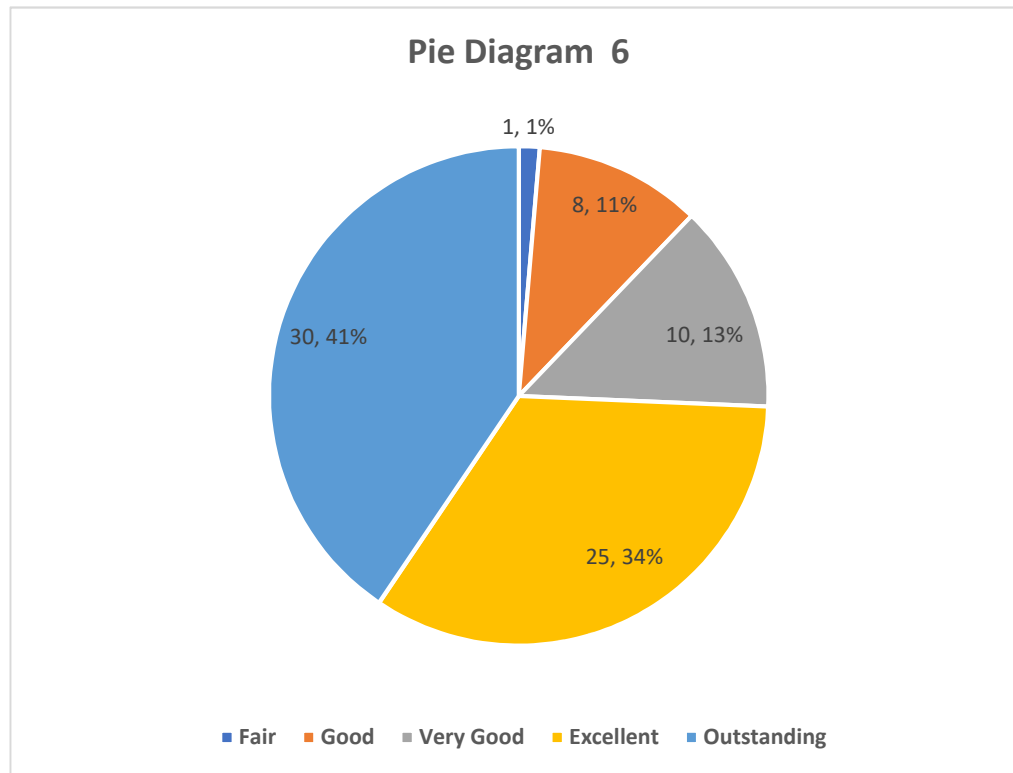

6 Availability of Congenial Atmosphere

Sr. No	Description	Total	Percentage
	Column1	Column2	%
1	Fair	1	1%
2	Good	8	11%
3	Very Good	10	13%
4	Excellent	25	34%
5	Outstanding	30	41%
	Total:	74	100%