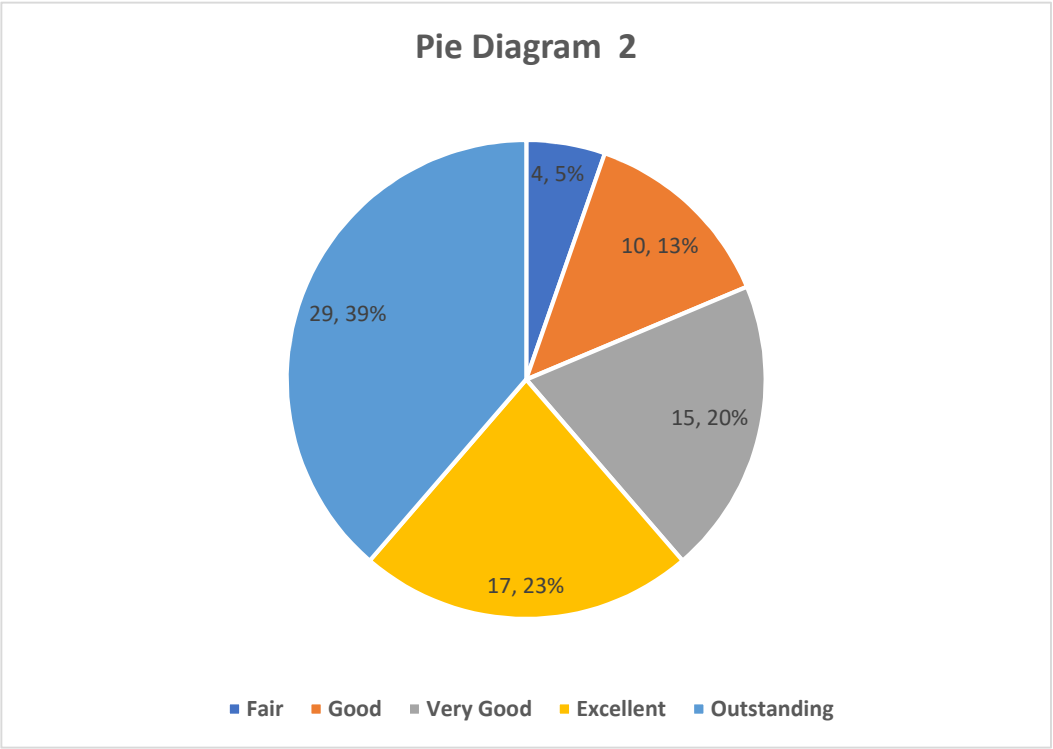

2 Clarity of expectations from the Alumni

Sr. No	Description	Total	Percentage
	Column1	Column2	Column3
1	Fair	4	5%
2	Good	10	13%
3	Very Good	15	20%
4	Excellent	17	23%
5	Outstanding	29	39%
	Total:	75	100%