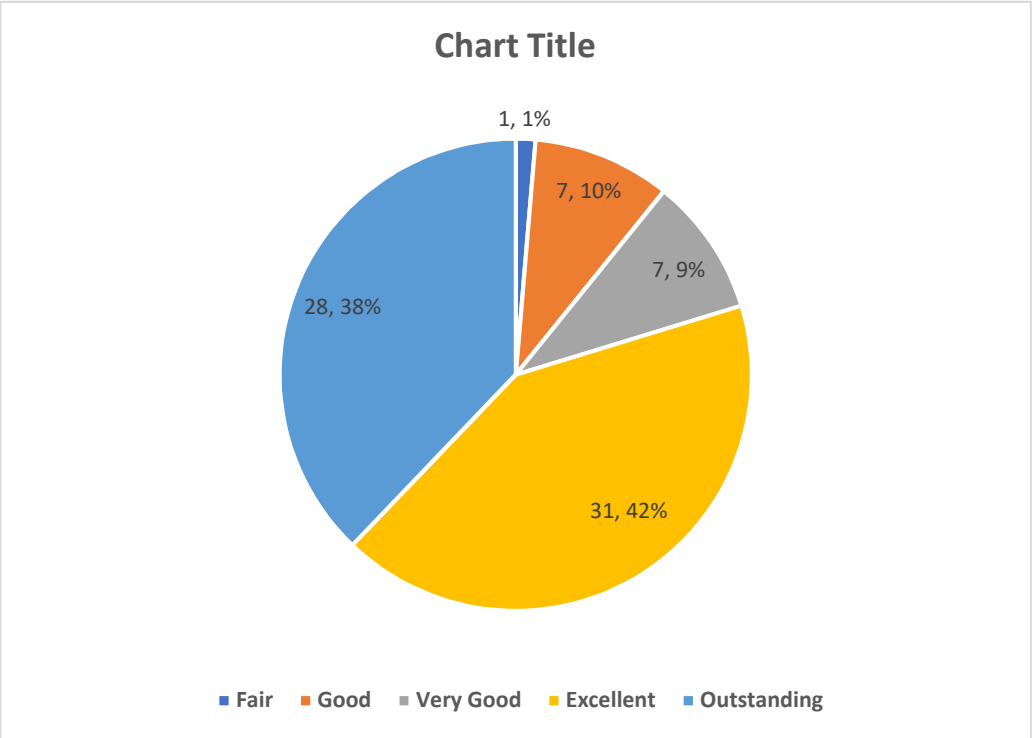

9 Feedback provided on your work

Sr. No	Description	Total	Percentage
	Column1	Column2	%
1	Fair	1	1%
2	Good	7	10%
3	Very Good	7	9%
4	Excellent	31	42%
5	Outstanding	28	38%
	Total:	74	100%