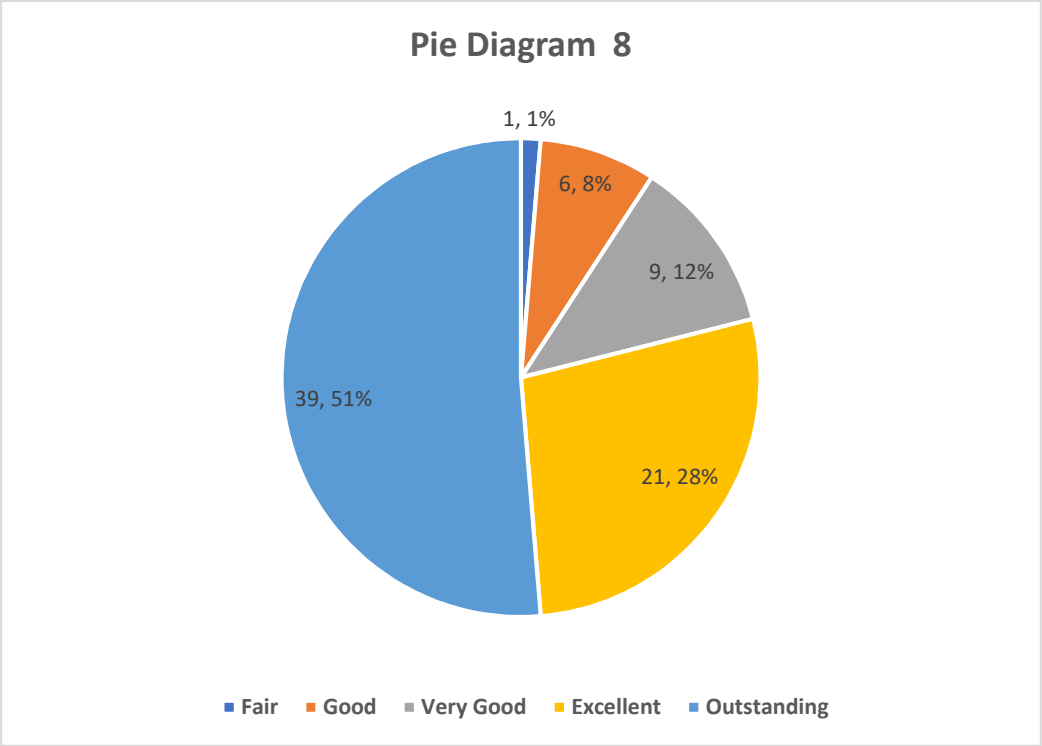

7 Willingness to offer help and advice

Sr. No	Description	Total	Percentage
	Column1	Column2	%
1	Fair	1	1%
2	Good	6	8%
3	Very Good	9	12%
4	Excellent	21	28%
5	Outstanding	39	51%
Total:		76	100%