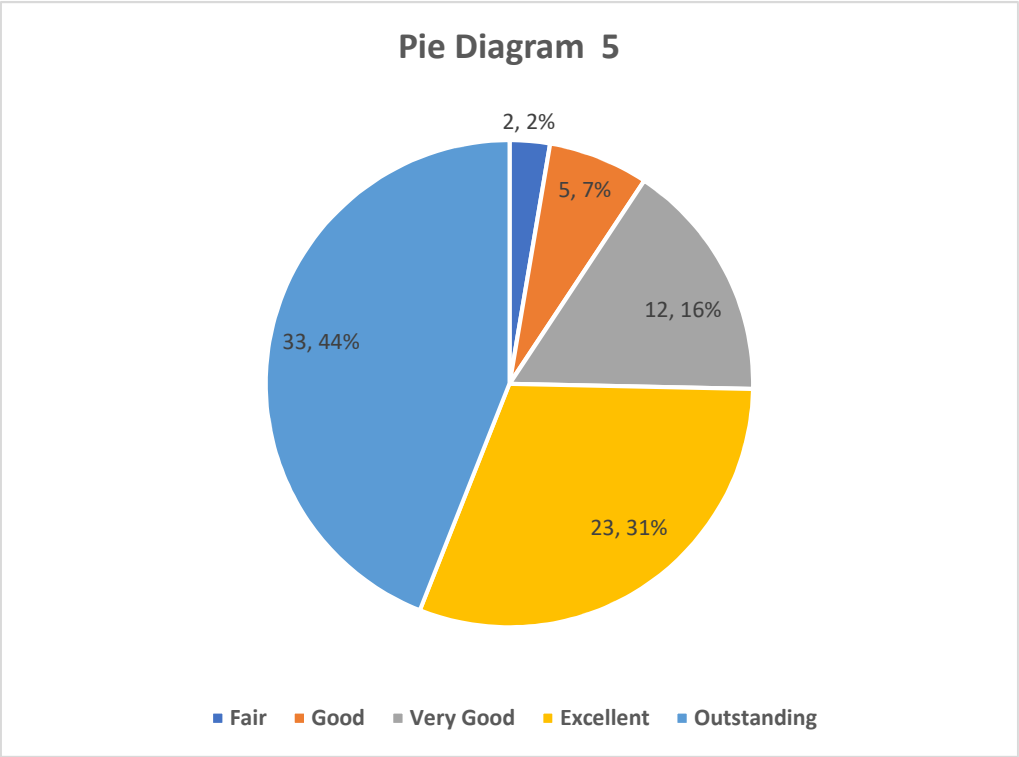

3 Stimulation for youe support

Sr. No	Description	Total	Percentage
	Column1	Column2	Column3
1	Fair	1	1%
2	Good	7	9%
3	Very Good	9	12%
4	Excellent	30	40%
5	Outstanding	28	38%
	Total:	75	100%

4 Opportunity for active participation

Sr. No	Description	Total	Percentage
	Column1	Column2	Column3
1	Fair	2	3%
2	Good	6	8%
3	Very Good	13	17%
4	Excellent	22	29%
5	Outstanding	33	43%
	Total:	76	100%

5 Provision for Resources

Sr. No	Description	Total	Percentage
	Column1	Column2	%
1	Fair	2	2%
2	Good	5	7%
3	Very Good	12	16%
4	Excellent	23	31%
5	Outstanding	33	44%
	Total:	75	100%