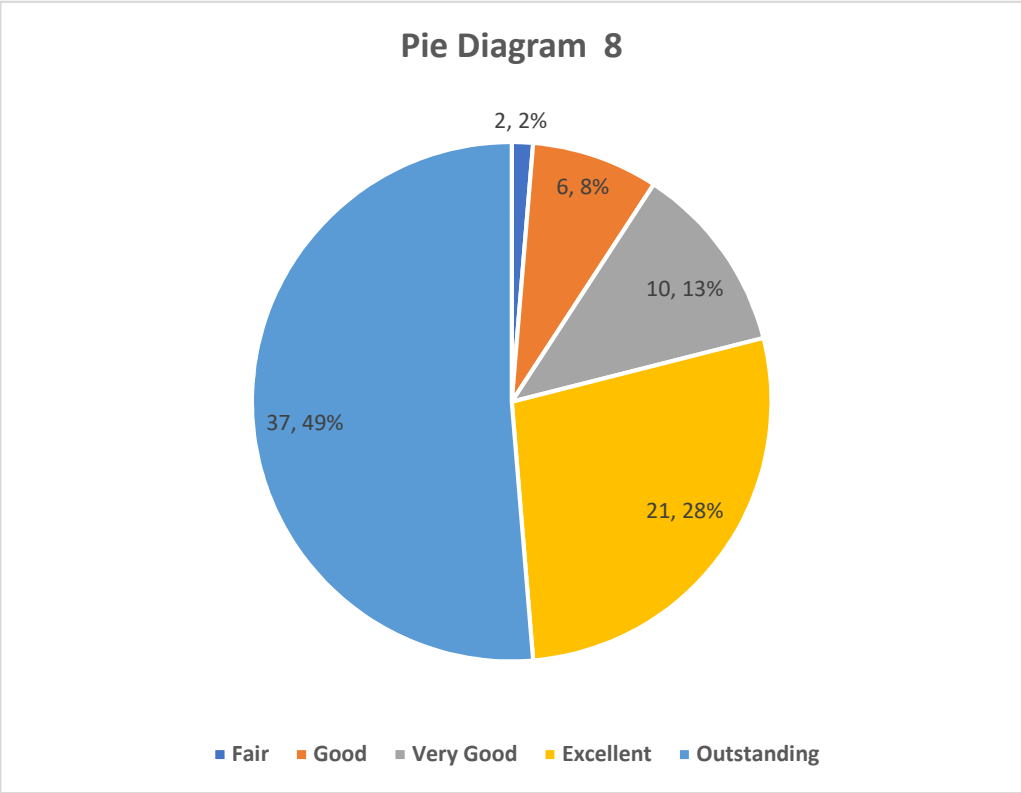

8 Respect and concern shown towards you

Sr. No	Description	Total	Percentage
	Column1	Column2	%
1	Fair	2	2%
2	Good	6	8%
3	Very Good	10	13%
4	Excellent	21	28%
5	Outstanding	37	49%
	Total:	76	100%