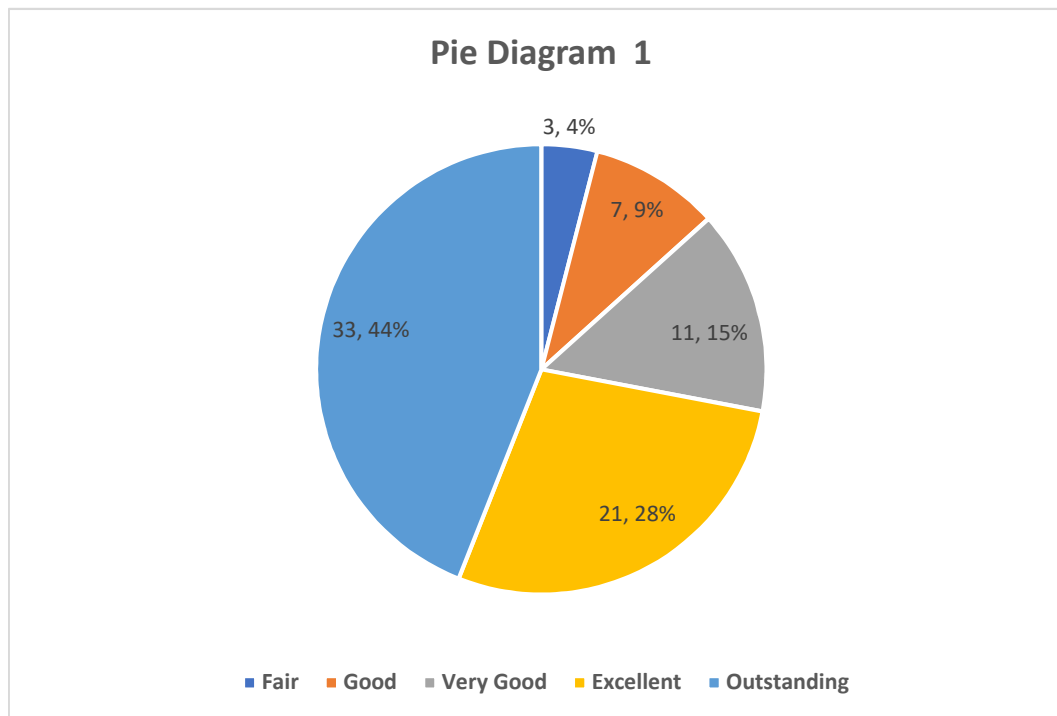

ALUMNAI FEEDBACK ABOUT COLLEG FOR THE ACADEMIC YEAR 2018-19

1 Motivation to come back to College

Sr. No	Description	Total	Percentage
1	Fair	3	4%
2	Good	7	9%
3	Very Good	11	15%
4	Excellent	21	28%
5	Outstanding	33	44%
	Total:	75	100%